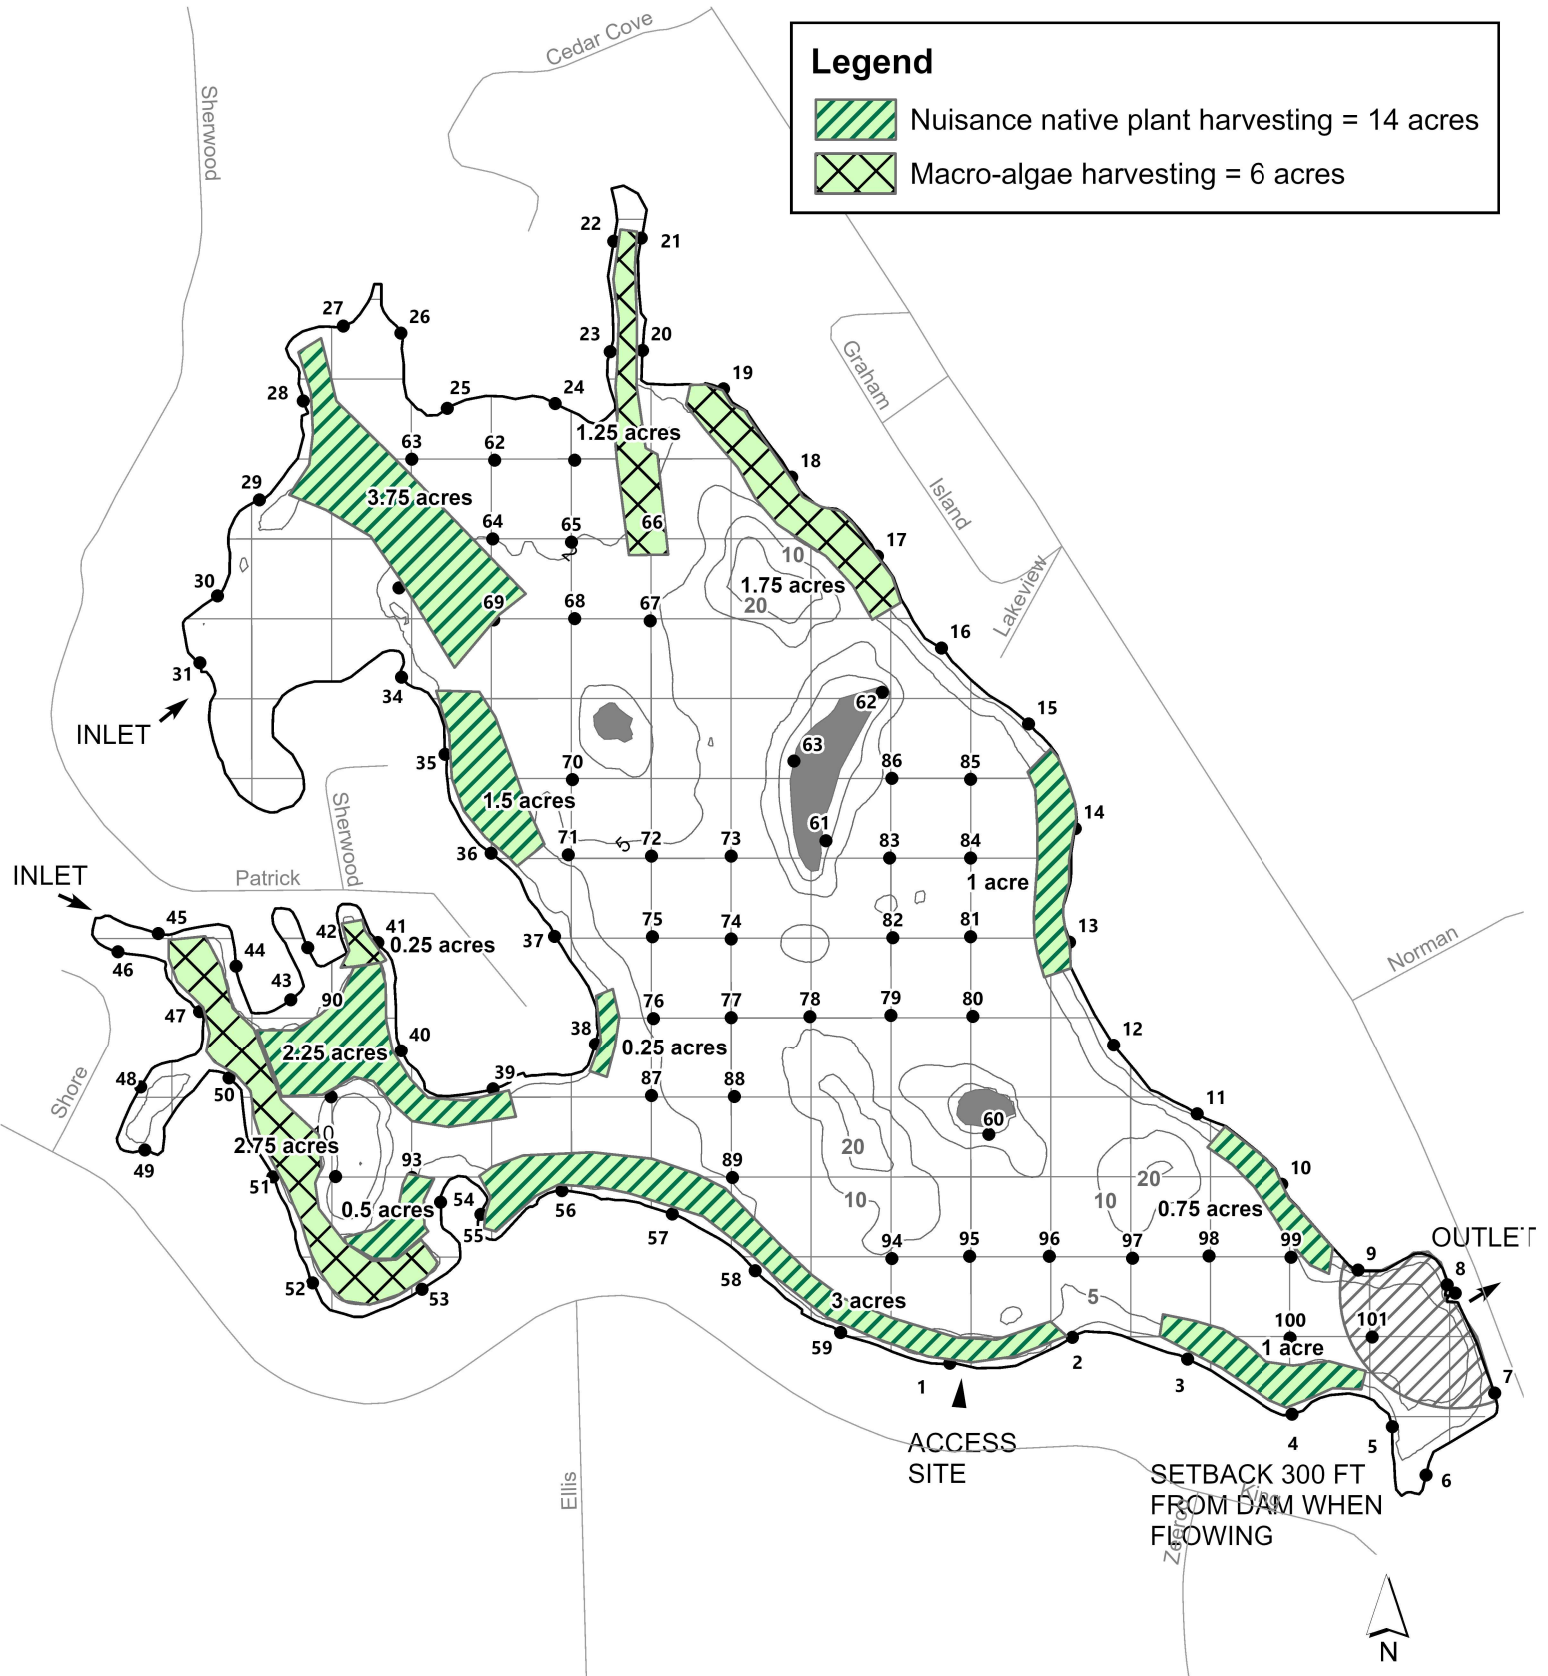

**DIXIE LAKE
OAKLAND COUNTY, MICHIGAN
HARVEST MAP
SURVEY DATE: JULY 29TH, 2024**

□ = 1 ACRE

Legend

-  Nuisance native plant harvesting = 14 acres
-  Macro-algae harvesting = 6 acres

TOTAL LAKE AREA = 106 ACRES
 REVISION DATE: FEBRUARY 2022
 The applicator shall make adjustments, if needed, to comply with EGLE permit requirements.