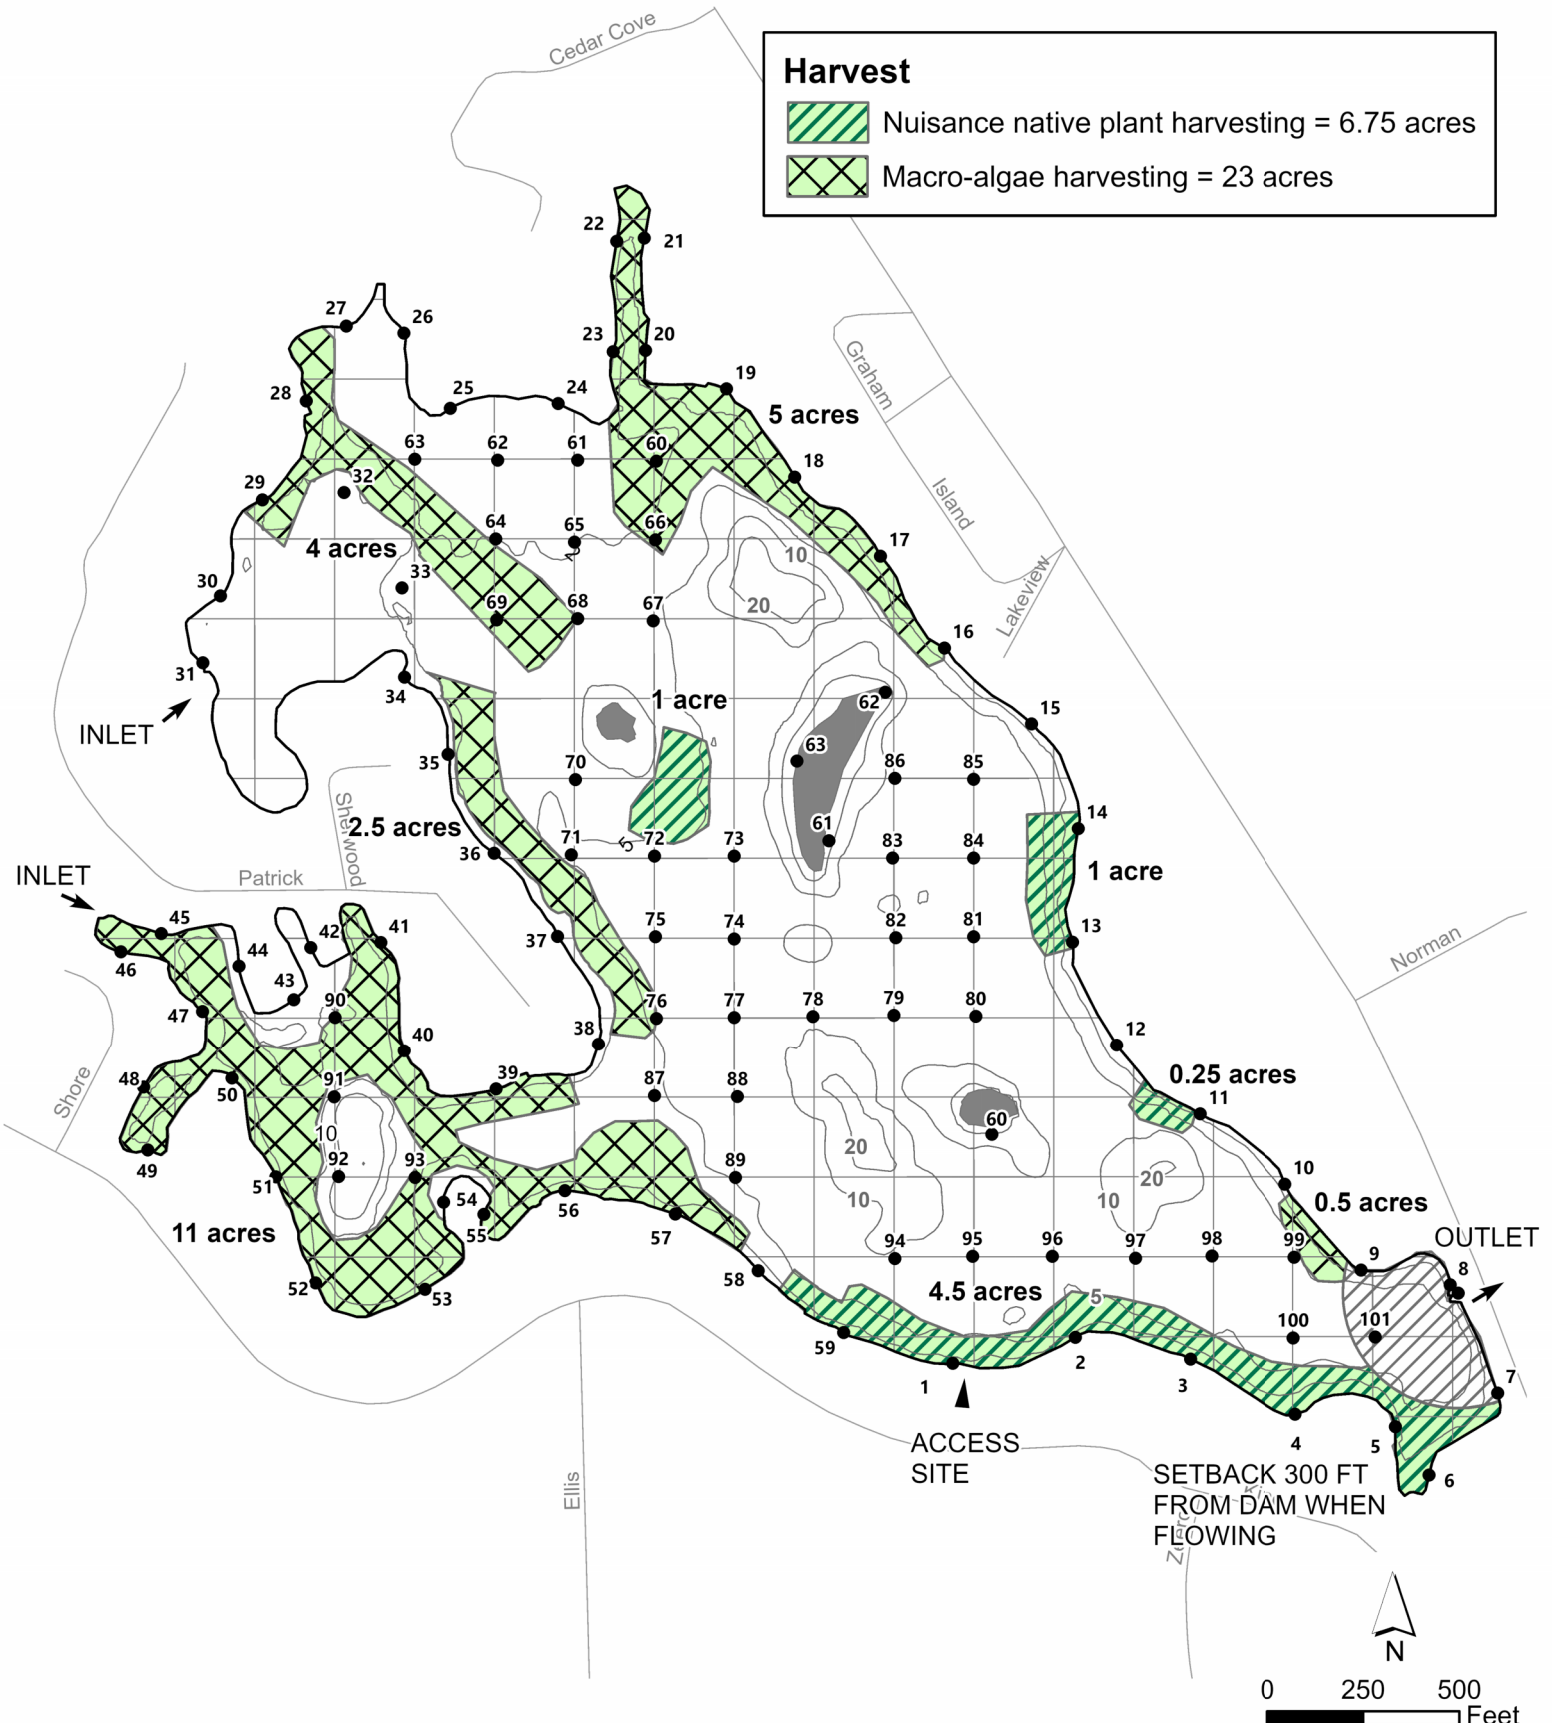

**DIXIE LAKE  
OAKLAND COUNTY, MICHIGAN  
HARVESTING MAP  
SURVEY DATE: JUNE 4th, 2024**

□ = 1 ACRE

TOTAL LAKE AREA = 106 ACRES  
REVISION DATE: FEBRUARY 2022